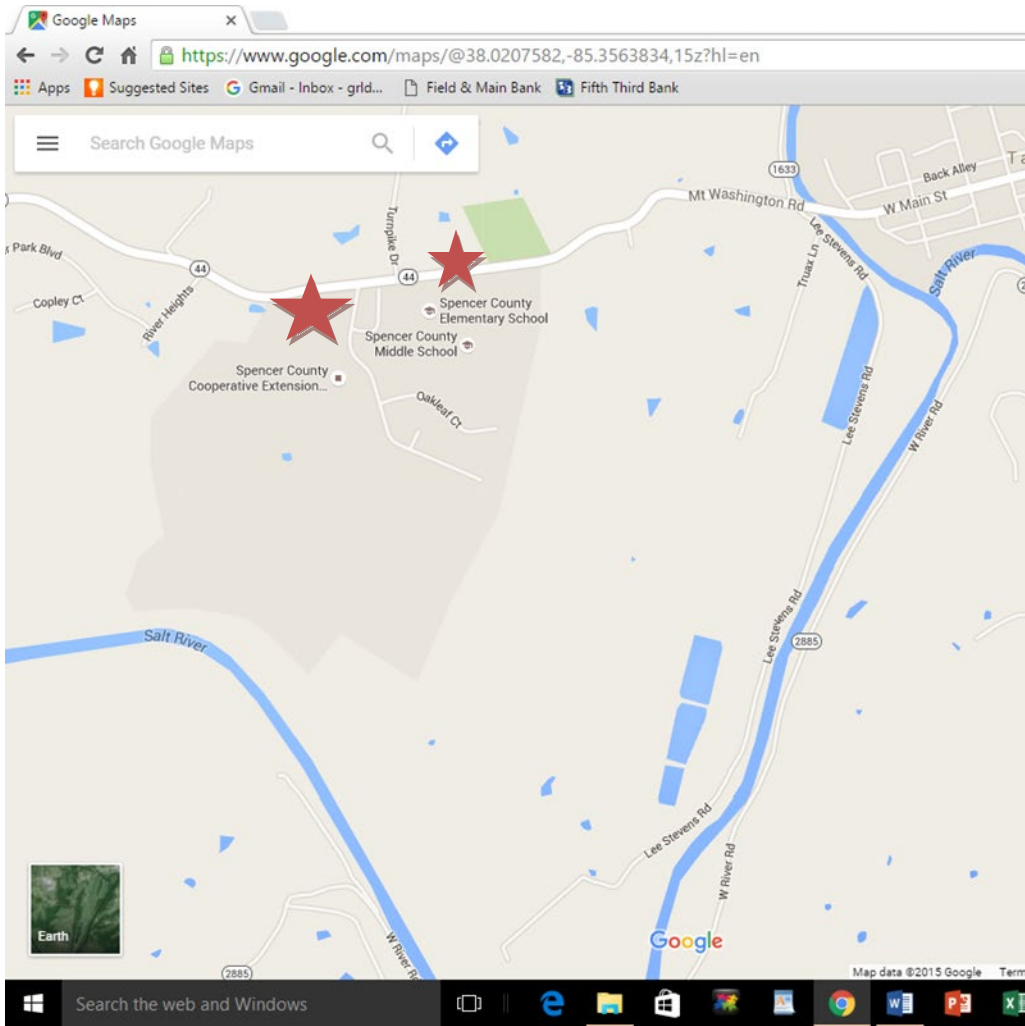

25th Annual Kentucky Gourd Art Show
Young Artists Division

Spencer County Elementary School
Ky. Hwy. 44 West of Downtown Taylorsville, KY

Saturday, May 18, 2019

10:00 a.m. to 5:00 p.m. EDST

Sunday, May 19, 2019

Cover art by Hayden Krampe

Map of Taylorsville

Friday workshops will be held at the Spencer Co. Extension Office, 100 Oak Tree Way, Taylorsville (next road on the left past the Elementary School). It's marked on the map with the star on the left.

On Saturday and Sunday, the Gourd Show and workshops will be held at Spencer County Elementary School, 1265 Mt. Washington Rd. - which is KY Hwy 44 West of downtown Taylorsville. Main Street becomes Mt. Washington Rd. Both are KY Hwy 44. Watch for the Gourd Show signs to help you find the turn. It's marked on the map with the star on the right. The road has been redone to make it less twisty!

The Saturday night banquet and Sunday breakfast will be held at the Middle School next door to the show. It's just across the parking lot.

See you there!!

SPENCER COUNTY ELEMENTARY SCHOOL

ENTER HERE