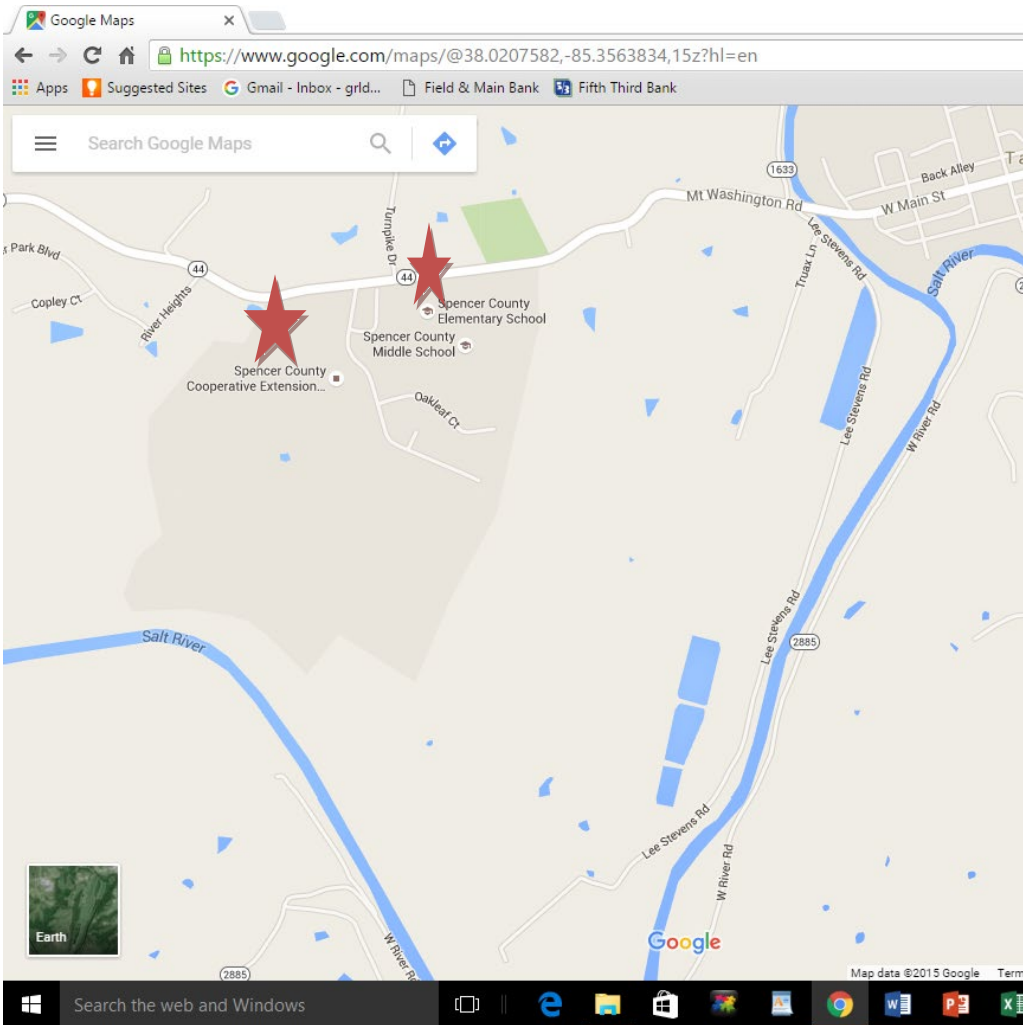

Map of Taylorsville

Friday workshops will be held at the Spencer Co. Extension Office, 100 Oak Tree Way, Taylorsville (the next road on the left past the Elementary School). It's marked on the map with the star on the left.

On Saturday and Sunday, the Gourd Show and workshops will be held at Spencer County Elementary School, 1265 Mt. Washington Rd. - which is KY Hwy 44 West of downtown Taylorsville. Main Street becomes Mt. Washington Rd. Both are KY Hwy 44. Watch for the Gourd Show signs to help you find the turn. It's marked on the map with the star on the right. The road has been redone to make it less twisty!

The Saturday night banquet and Sunday breakfast will be held at the Middle School next door to the show. It's just across the parking lot.

See you there!!